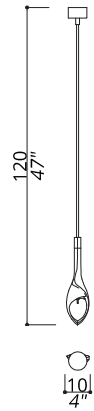

# PEACOCK

3600

**3652-BB** PENDANT STANDARD PENDANT MODULE IN SOLID BRASS. BACK SIDE METAL DETAIL IN LIGHTER FINISH (EXCEPT FOR NATURAL BRASS OPTION) TO REFLECT THE CENTRAL LIGHT.

1 LED CHIP INCLUDED

SOLID BRASS PENDANT, DETAILS AND CEILING FIXTURE IN F\_10 (NATURAL BRASS). IVORY SATIN CABLE.

**3652-RK** SOLID BRASS PENDANT AND DETAILS IN F\_19 (BRONZE FINISH); CEILING FIXTURE IN L\_56 (BLACK MATTE VARNISH). BLACK SATIN CABLE.

**3657-BB** TRIPLE PENDANT N.3 STANDARD PENDANT MODULE IN SOLID BRASS. BACK SIDE METAL DETAIL IN LIGHTER FINISH (EXCEPT FOR NATURAL BRASS OPTION) TO REFLECT THE CENTRAL LIGHT.

3 LED CHIP 3 RECESSED CEILING LIGHTS ALL INCLUDED

SOLID BRASS PENDANT, DETAILS AND CEILING FIXTURE IN F\_10 (NATURAL BRASS). IVORY SATIN CABLE.

**3657-BM** SOLID BRASS PENDANT, DETAILS AND CEILING FIXTURE IN F\_12 (BURNISHED & BRUSHED BRASS). DARK GRAY SATIN CABLE.

**3657-RK** SOLID BRASS PENDANT AND DETAILS IN F\_19 (BRONZE FINISH); CEILING FIXTURE IN L\_56 (BLACK MATTE VARNISH). BLACK SATIN CABLE.

**3658-BB** PENDANT COM-POSITION N.3 MAXI MODULES IN SOLID WOOD AND N.5 STANDARD MODULES IN SOLID BRASS. BACK SIDE METAL DETAIL IN LIGHTER FINISH (EXCEPT FOR NATURAL BRASS OPTION) TO REFLECT THE CENTRAL LIGHT.