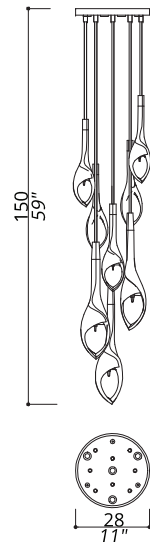

# PEACOCK

3600

**3652-BB** PENDANT STANDARD PENDANT MODULE IN SOLID BRASS. BACK SIDE METAL DETAIL IN LIGHTER FINISH (EXCEPT FOR NATURAL BRASS OPTION) TO REFLECT THE CENTRAL LIGHT.

1 LED CHIP INCLUDED

SOLID BRASS PENDANT, DETAILS AND CEILING FIXTURE IN F\_10 (NATURAL BRASS). IVORY SATIN CABLE.

**3652-RK** SOLID BRASS PENDANT AND DETAILS IN F\_19 (BRONZE FINISH); CEILING FIXTURE IN L\_56 (BLACK MATTE VARNISH). BLACK SATIN CABLE.

**3657-BB** TRIPLE PENDANT N.3 STANDARD PENDANT MODULE IN SOLID BRASS. BACK SIDE METAL DETAIL IN LIGHTER FINISH (EXCEPT FOR NATURAL BRASS OPTION) TO REFLECT THE CENTRAL LIGHT.

3 LED CHIP 3 RECESSED CEILING LIGHTS ALL INCLUDED

SOLID BRASS PENDANT, DETAILS AND CEILING FIXTURE IN F\_10 (NATURAL BRASS). IVORY SATIN CABLE.

**3657-BM** SOLID BRASS PENDANT, DETAILS AND CEILING FIXTURE IN F\_12 (BURNISHED & BRUSHED BRASS). DARK GRAY SATIN CABLE.

**3657-RK** SOLID BRASS PENDANT AND DETAILS IN F\_19 (BRONZE FINISH); CEILING FIXTURE IN L\_56 (BLACK MATTE VARNISH). BLACK SATIN CABLE.

**3658-BB** PENDANT COM-POSITION N.3 MAXI MODULES IN SOLID WOOD AND N.5 STANDARD MODULES IN SOLID BRASS. BACK SIDE METAL DETAIL IN LIGHTER FINISH (EXCEPT FOR NATURAL BRASS OPTION) TO REFLECT THE CENTRAL LIGHT.