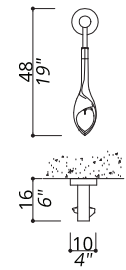

3622-RK WALL LAMP STANDARD MODULE IN SOLID BRASS. BACK SIDE METAL DETAIL IN LIGHTER FINISH TO REFLECT THE CENTRAL LIGHT.

1 LED CHIP INCLUDED

SOLID BRASS PENDANT AND DETAILS IN F_19 (BRONZE FINISH); WALL FIXTURE IN L_56 (BLACK MATTE VARNISH). BLACK SATIN CABLE.