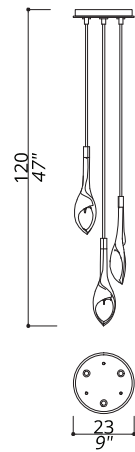

# PEACOCK

3600

**3652-BB** PENDANT STANDARD PENDANT MODULE IN SOLID BRASS. BACK SIDE METAL DETAIL IN LIGHTER FINISH (EXCEPT FOR NATURAL BRASS OPTION) TO REFLECT THE CENTRAL LIGHT.

1 LED CHIP INCLUDED

SOLID BRASS PENDANT, DETAILS AND CEILING FIXTURE IN F\_10 (NATURAL BRASS). IVORY SATIN CABLE.

**3652-RK** SOLID BRASS PENDANT AND DETAILS IN F\_19 (BRONZE FINISH); CEILING FIXTURE IN L\_56 (BLACK MATTE VARNISH). BLACK SATIN CABLE.

**3657-BB** TRIPLE PENDANT N.3 STANDARD PENDANT MODULE IN SOLID BRASS. BACK SIDE METAL DETAIL IN LIGHTER FINISH (EXCEPT FOR NATURAL BRASS OPTION) TO REFLECT THE CENTRAL LIGHT.

**3657-RK** SOLID BRASS PENDANT AND DETAILS IN F\_19 (BRONZE FINISH); CEILING FIXTURE IN L\_56 (BLACK MATTE VARNISH). BLACK SATIN CABLE.

**3658-BB** PENDANT COM-POSITION N.3 MAXI MODULES IN SOLID WOOD AND N.5 STANDARD MODULES IN SOLID BRASS. BACK SIDE METAL DETAIL IN LIGHTER FINISH (EXCEPT FOR NATURAL BRASS OPTION) TO REFLECT THE CENTRAL LIGHT.

**3622-RK** WALL LAMP STANDARD MODULE IN SOLID BRASS. BACK SIDE METAL DETAIL IN LIGHTER FINISH TO REFLECT THE CENTRAL LIGHT.

1 LED CHIP INCLUDED

SOLID BRASS PENDANT AND DETAILS IN F\_19 (BRONZE FINISH); WALL FIXTURE IN L\_56 (BLACK MATTE VARNISH). BLACK SATIN CABLE.